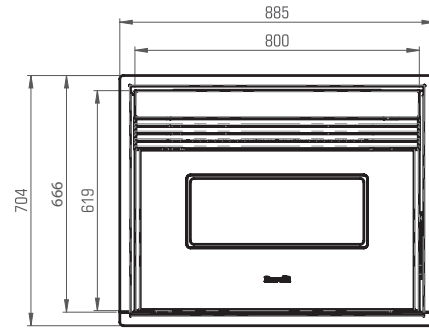

Pellet Fire
Solutions

Dimensions

Performance

| | |
|---------------------|---------------|
| Efficiency | 84% |
| Maximum heat output | 9kW |
| Hopper capacity | 20kg |
| Living Area | *Average size |

* Subject to insulation levels

Surround Dimensions

Steel Surround 1224mm (w) x 784mm (h)

- Made in NZ from natural untreated radiata pine wood waste
- Economical
- Low moisture - high in energy
- Clean and easy to store
- Great for the planet