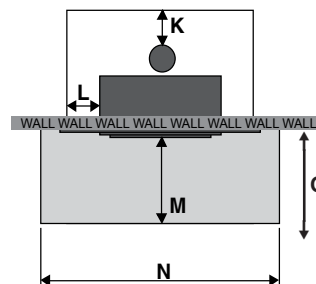

Bird's Eye View

Note: Built-in fire clearances don't apply in a non-combustible cavity. The above clearance to combustibles for the flue are only applicable within the fire cavity. Clearance outside this eg at a ceiling/wall thimble reverts to 25mm as per ARS flue test 05/1185. Correct as at September 2015.