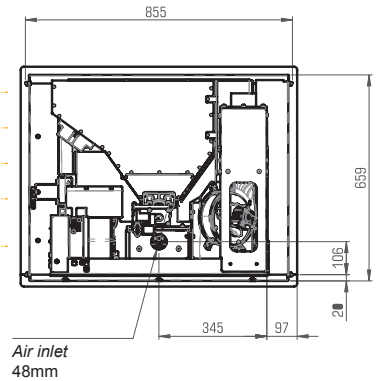

Pellet Fire
Solutions

Dimensions

Performance

| | |
|---------------------|---------------|
| Efficiency | 84% |
| Maximum heat output | 9kW |
| Hopper capacity | 20kg |
| Living Area | *Average size |

* Subject to insulation levels

Clearance to combustibles

| Location | Cavity Dimension (mm) | Location | Cavity Dimension (mm) |
|----------|-----------------------|----------|-----------------------|
| A | 1020 | I | 78 |
| B | 618 | K | 100 |
| D | 865 | L | 208 |
| E | 655 | M | 150 |
| F | 195 | N | 1200 |
| G | 945 | O | 170 |
| H | 165 | P | 190 |

Surround Dimensions

Steel Surround 1224mm (w) x 784mm (h)

- Made in NZ from natural untreated radiata pine wood waste
- Economical
- Low moisture - high in energy
- Clean and easy to store
- Great for the planet