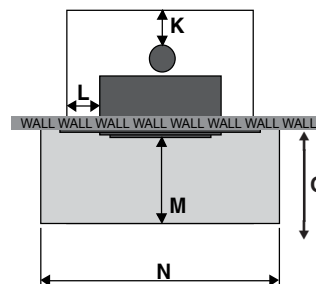

Clearance to combustibles

| Location | Masonry Dimension (mm) | Location | Masonry Dimension (mm) |
|----------|------------------------|----------|------------------------|
| A | 1020 | I | 78 |
| B | 618 | K | 100 |
| D | 865 | L | 208 |
| E | 655 | M | 150 |
| F | 195 | N | 1200 |
| G | 945 | O | 170 |
| H | 165 | P | 190 |

Surround Dimensions

Steel Surround 1224mm (w) x 784mm (h)

Bird's Eye View

- Made in NZ from natural untreated radiata pine wood waste
- Economical
- Low moisture - high in energy
- Clean and easy to store
- Great for the planet