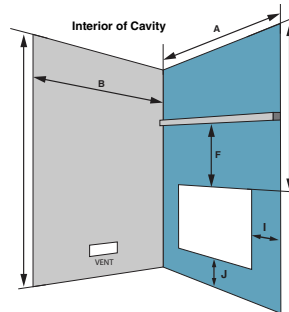

Clearance to combustibles