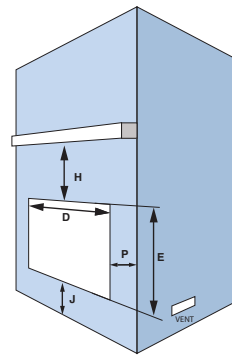

Location	Masonry Dimension (mm)	Location	Masonry Dimension (mm)
A	1020	I	78
B	618	K	100
D	865	L	208
E	655	M	150
F	195	N	1200
G	945	O	170
H	165	P	190