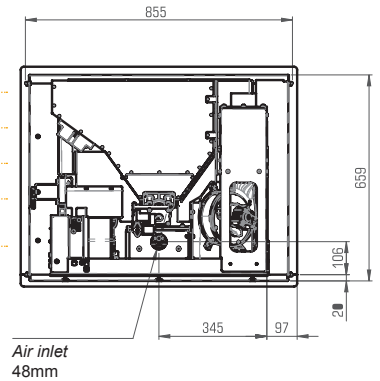

Pellet Fire
Solutions

Dimensions

Performance

| | |
|---------------------|---------------|
| Efficiency | 84% |
| Maximum heat output | 9kW |
| Hopper capacity | 20kg |
| Living Area | *Average size |

* Subject to insulation levels

Clearance to combustibles

| Location | Masonry Dimension (mm) | Location | Masonry Dimension (mm) |
|----------|------------------------|----------|------------------------|
| A | 1020 | I | 78 |
| B | 618 | K | 100 |
| D | 865 | L | 208 |
| E | 655 | M | 150 |
| F | 195 | N | 1200 |
| G | 945 | O | 170 |
| H | 165 | P | 190 |

Surround Dimensions

Steel Surround 1224mm (w) x 784mm (h)

Bird's Eye View

- Made in NZ from natural untreated radiata pine wood waste
- Economical
- Low moisture - high in energy
- Clean and easy to store
- Great for the planet