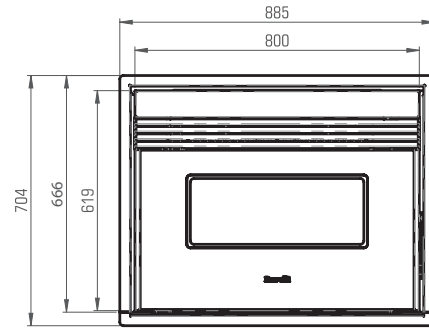

Pellet Fire
Solutions

Dimensions

Performance

| | |
|---------------------|---------------|
| Efficiency | 84% |
| Maximum heat output | 9kW |
| Hopper capacity | 20kg |
| Living Area | *Average size |

* Subject to insulation levels

Surround Dimensions

Steel Surround 1224mm (w) x 784mm (h)

Bird's Eye View

- Made in NZ from natural untreated radiata pine wood waste
- Economical
- Low moisture - high in energy
- Clean and easy to store
- Great for the planet