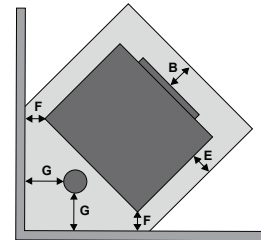

Clearance to combustibles

Internal Flue