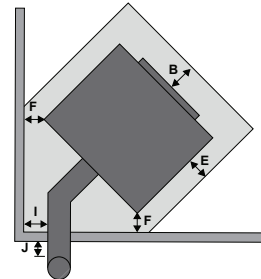

Performance

Efficiency	81%
Maximum heat output	8.6kW
Hopper capacity	25kg
Living Area	*Average to large * Subject to insulation levels

Clearance to combustibles

Internal Flue

External Flue

Freestanding clearances

Location	Dimension (mm)
A	150
B	150
C*	50
D	n/a
E	75
F	120
G*	50
H	120
I*	50
J*	25

* from shielded flue
* 75mm to unlined flue

Note: The above clearance to combustibles for the flue are only applicable within the fire envelope. Clearance outside this eg at a ceiling/wall thimble reverts to 25mm as per ARS flue test 05/1185. Correct as at September 2015.