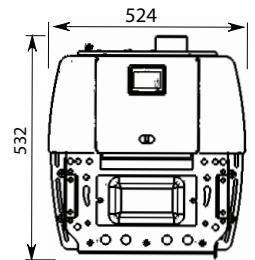

Performance

Efficiency	81%
Maximum heat output	8.6kW
Hopper capacity	25kg
Living Area	*Average to large * Subject to insulation levels