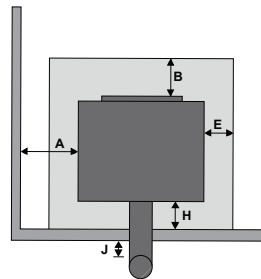

Performance

Efficiency	81%
Maximum heat output	8.6kW
Hopper capacity	25kg
Living Area	*Average to large * Subject to insulation levels

Clearance to combustibles

Internal Flue

External Flue

Freestanding clearances

Location	Dimension (mm)
A	150
B	150
C*	50
D	n/a
E	75
F	120
G*	50
H	120
I*	50
J*	25

* from shielded flue
* 75mm to unlined flue

Note: The above clearance to combustibles for the flue are only applicable within the fire envelope. Clearance outside this eg at a ceiling/wall thimble reverts to 25mm as per ARS flue test 05/1185. Correct as at September 2015.