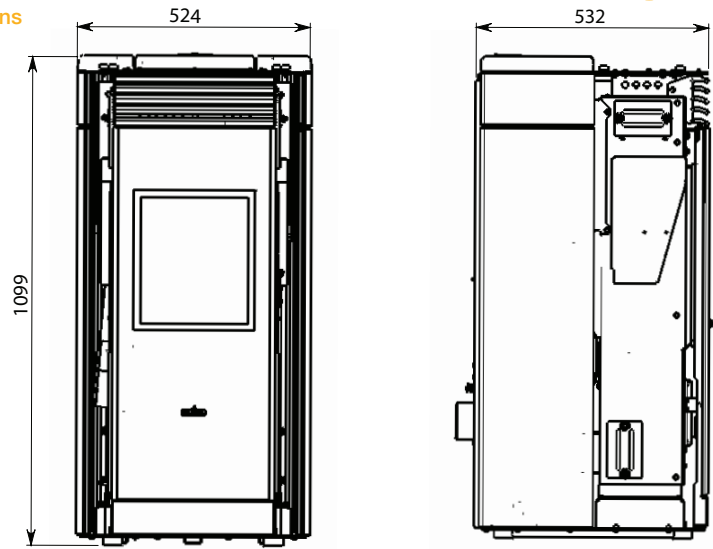

Dimensions