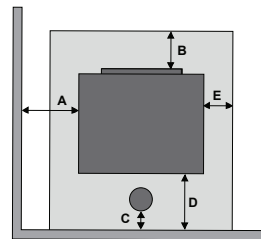

Clearance to combustibles

Internal Flue